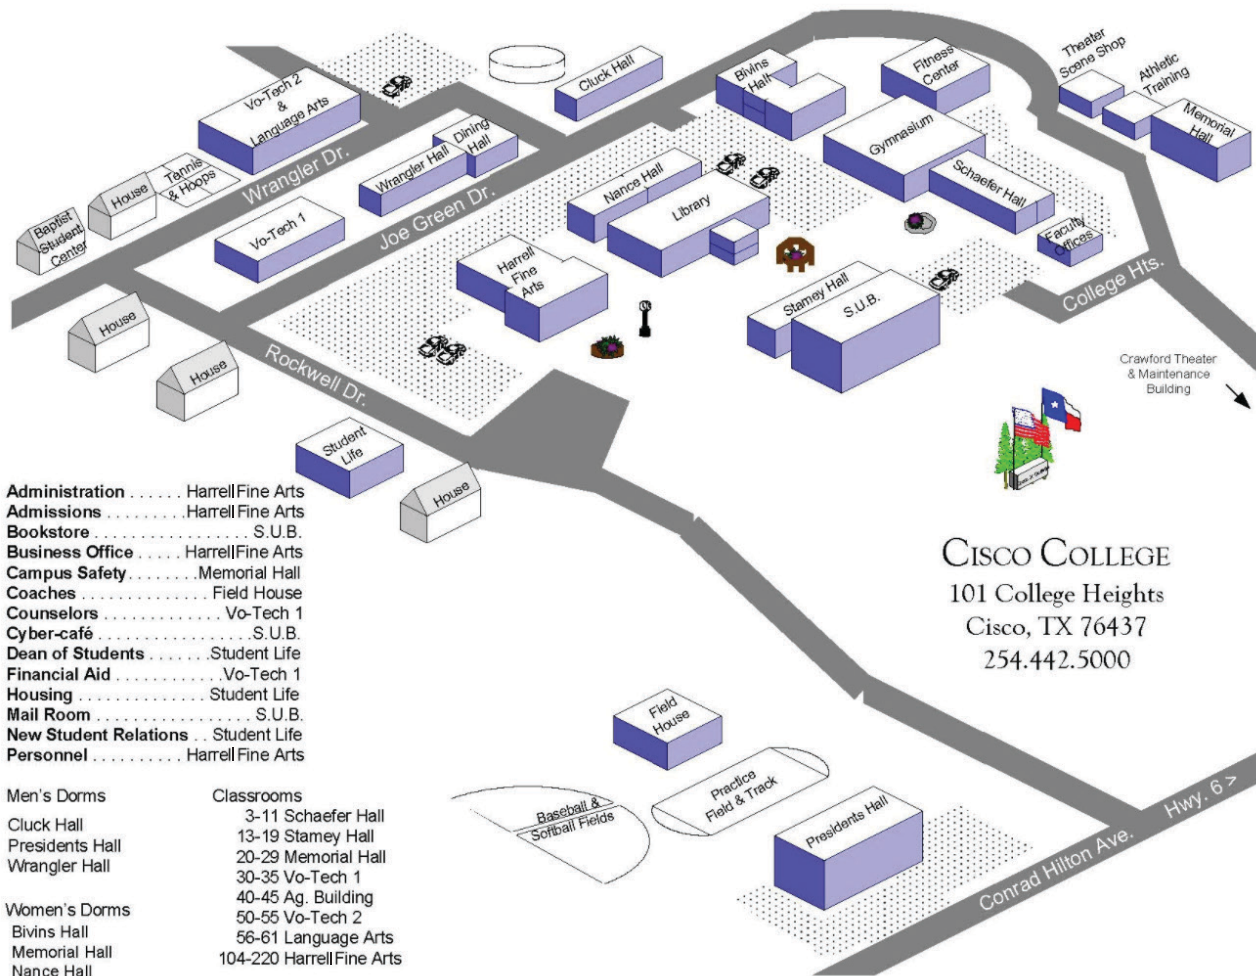

CISCO COLLEGE

STUDENT HOUSING

WWW.CISCO.EDU

CAMPUS LIVING

Dining: The dining hall is located on the North end of Wrangler Hall. The dining hall serves three meals per day, except Saturday & Sunday when there is a long brunch and evening meal.

Supervisors: Each residence hall is under the supervision of a residence hall supervisor who assists residents with various needs and monitors conduct.

Mail: The campus post office is located in the Student Union Building (SUB). Resident students should check there periodically for their mail.

Student Union Building: The SUB contains a Cyber-Cafe with wireless internet, mini convenience store, TV lounge, pool tables, ballroom, bookstore, and the mail room.

Recreational Sports: a recreational sports field and outdoor basketball court are located at the West end of campus.